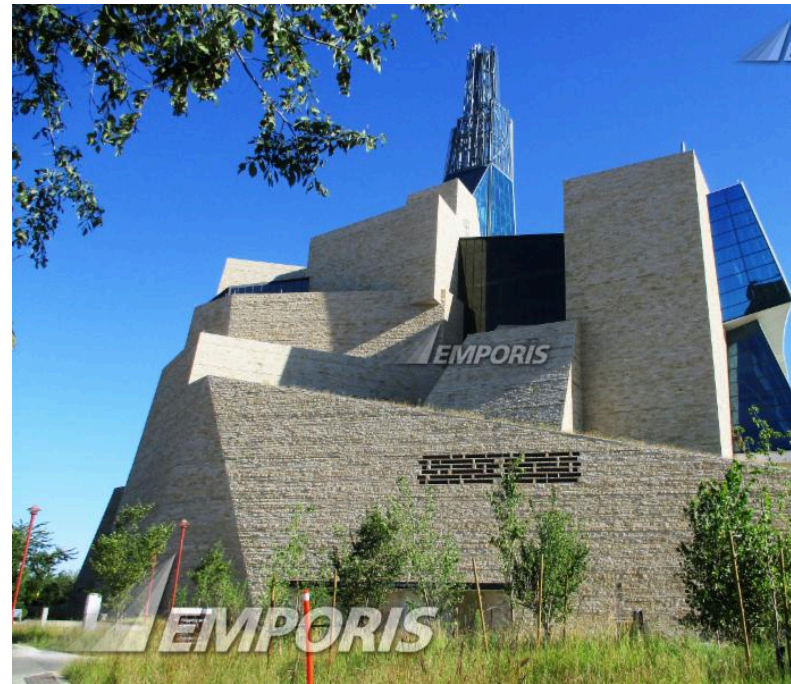

Canadian Museum for Human Rights

Identification

EBN	1184965
Name	Canadian Museum for Human Rights
Alternative Name	Musee Canadien des Droits de la Personne
Construction Type	building with towers
Current Status	existing [completed]

Map

Description

Foundation System	pile foundation	Facade Color	light gray light blue beige
Structural Material	steel concrete	Architectural style	structural expressionism
Facade System	curtain wall applied masonry	Main Usage	museum
Facade Material	glass limestone steel		

Facts

- The tower rising from the building is known as the Tower of Hope.
- The base building is substantially complete since the end of 2012. Inauguration of the Museum will take place in 2014.
- It is the only major federal museum outside the national capital region of Ottawa-Gatineau.