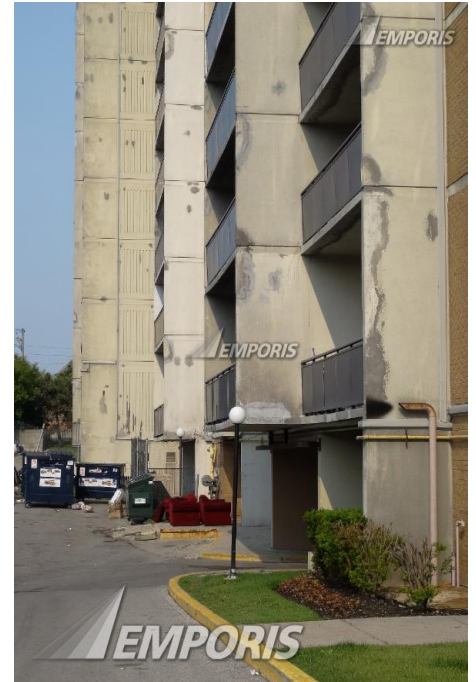

Macey Apartments

Identification

| | |
|--------------------------|----------------------|
| EBN | 136486 |
| Name | Macey Apartments |
| Construction Type | high-rise building |
| Current Status | existing [completed] |