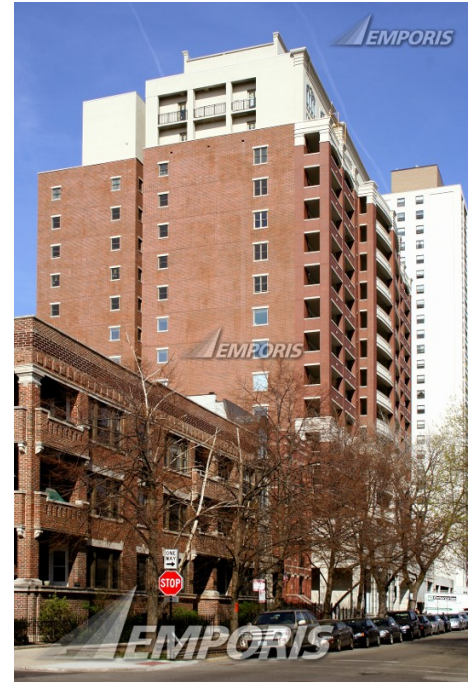

Park View East

Identification

EBN	211688
Name	Park View East
Construction Type	high-rise building
Current Status	existing [completed]

Location

Continent Name	Nord-Amerika	District (2nd level)	Lake View
Country Name	U.S.A.	Postcode	60613
State Name	Illinois	Address (as text)	828 West Grace Street
Metro Area Name	Chicago-Naperville-Michigan City Combined Statistical Area	Main Address	828 West Grace Street
City Name	Chicago	Latitude	Contact us

District (1st level) North Side Longitude [Contact us](#)

Description

Foundation System	caisson foundation	Facade Color	dark red
Structural Material	concrete	Architectural style	postmodernism
Facade System	applied masonry	Main Usage	residential condominium
Facade Material	brick	Side Usage	shop(s)  parking

Years and costs

Year (construction start)	2005	Year (construction end)	2007
----------------------------------	------	--------------------------------	------

Facts

- The building's name is very close to that of Parkview East, a high-rise planned for Streeterville.
- This is the first high-rise building constructed in the Lake View neighborhood since The Hallmark in 1990.
- Park View East is built on the site of the Marigold Bowl, formerly one of Chicago's premier bowling alleys.