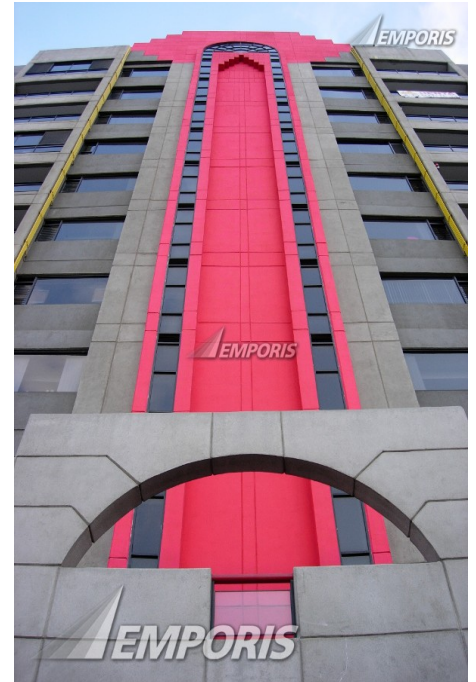

Torre Bellavista

Identification

EBN	229801
Name	Torre Bellavista
Construction Type	low-rise building
Current Status	existing [completed]

Location

Continent Name	Nord-Amerika	City Name	Tijuana
Country Name	Mexico	Address (as text)	Avenida Sonora #3614
State Name	Baja California Norte	Latitude	Contact us
Metro Area Name	Area metropolitana de Tijuana	Longitude	Contact us