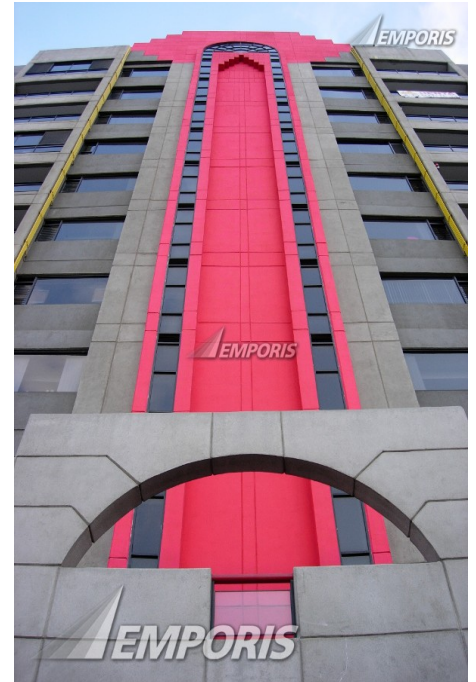

Torre Bellavista

Identification

EBN	229801
Name	Torre Bellavista
Construction Type	low-rise building
Current Status	existing [completed]

Location

Continent Name	Nord-Amerika	City Name	Tijuana
Country Name	Mexico	Address (as text)	Avenida Sonora #3614
State Name	Baja California Norte	Latitude	Contact us
Metro Area Name	Area metropolitana de Tijuana	Longitude	Contact us

Description

Architectural style	modernism	Main Usage	rental apartments
----------------------------	-----------	-------------------	-------------------

Spatial dimensions

Height (estimated)	137,83 ft	Floors (overground)	11
---------------------------	-----------	----------------------------	----